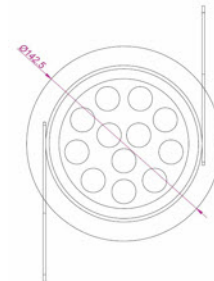

RECESSED DOWNLIGHTS (non-dimmable)

Dimensions

PGSCDL06HC

Light source 6x 1W CREE LED
 Beam angle 62.5°
 Materials Alluminium and Plastic
 Power drawn 7 W
 Light output 540lm (white) 414lm (warm white)
 Colour rendering (CRI) 75.8 (white) 82.7 (warm white)
 Colour temp White, Warm White

*** 5 -YEAR GUARANTEE ***

PGSCDL09HC

Light source 9x 1W CREE LED
 Beam angle 60°
 Materials Alluminium and Plastic
 Power drawn 10 W
 Light output 569lm (white) 443lm (warm white)
 Colour rendering (CRI) 75.8 (white) 82.7 (warm white)
 Colour temp White, Warm White

*** 5 -YEAR GUARANTEE ***

PGSCDL12HC

Light source 12x 1W CREE LED
 Beam angle 60°
 Materials Alluminium and Plastic
 Power drawn 12 W
 Light output 775lm (white) 670lm (warm white)
 Colour rendering (CRI) 75.8 (white) 82.7 (warm white)
 Colour temp White, Warm White

*** 5 -YEAR GUARANTEE ***

PGSCDL15HC

Light source 15x 1W CREE LED
 Beam angle 60°
 Materials Alluminium and Plastic
 Power drawn 15 W
 Light output 964lm (white) 803lm (warm white)
 Colour rendering (CRI) 75.8 (white) 82.7 (warm white)
 Colour temp White, Warm White