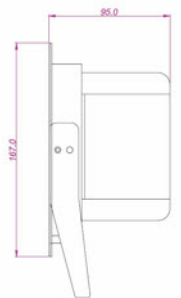

PGSCDL18HC

Light source 18x 1W CREE LED
Beam angle 60°
Materials Alluminium and Plastic
Power drawn 18 W
Light output 1073lm (white) 856lm (warm white)
Colour rendering (CRI) 75.8 (white) 82.7 (warm white)
Colour temp White, Warm White

*** 5 -YEAR GUARANTEE ***