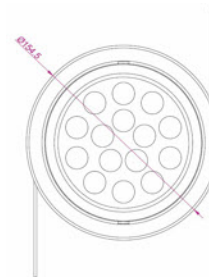

PGSCDL15HC

Light source 15x 1W CREE LED
Beam angle 60°
Materials Alluminium and Plastic
Power drawn 15 W
Light output 964lm (white) 803lm (warm white)
Colour rendering (CRI) 75.8 (white) 82.7 (warm white)
Colour temp White, Warm White

*** 5 -YEAR GUARANTEE ***