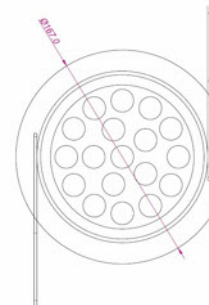

PGSCDL18HC

Light source 18x 1W CREE LED
Beam angle 60°
Materials Alluminium and Plastic
Power drawn 18 W
Light output 1073lm (white) 856lm (warm white)
Colour rendering (CRI) 75.8 (white) 82.7 (warm white)
Colour temp White, Warm White

*** 5 -YEAR GUARANTEE ***