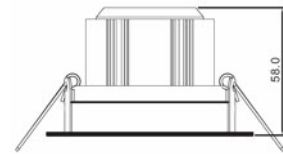

RECESSED DOWNLIGHTS (non-dimmable)

Dimensions

PGSCDL06HC

Light source 6x 1W CREE LED
 Beam angle 62.5°
 Materials Alluminium and Plastic
 Power drawn 7 W
 Light output 540lm (white) 414lm (warm white)
 Colour rendering (CRI) 75.8 (white) 82.7 (warm white)
 Colour temp White, Warm White

*** 5 -YEAR GUARANTEE ***

PGSCDL09HC

Light source 9x 1W CREE LED
 Beam angle 60°
 Materials Alluminium and Plastic
 Power drawn 10 W
 Light output 569lm (white) 443lm (warm white)
 Colour rendering (CRI) 75.8 (white) 82.7 (warm white)
 Colour temp White, Warm White