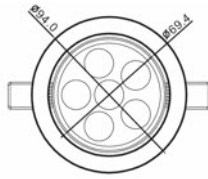

RECESSED DOWNLIGHTS (non-dimmable)

Dimensions

PGSCDL06HC

Light source 6x 1W CREE LED
 Beam angle 62.5°
 Materials Alluminium and Plastic
 Power drawn 7 W
 Light output 540lm (white) 414lm (warm white)
 Colour rendering (CRI) 75.8 (white) 82.7 (warm white)
 Colour temp White, Warm White

*** 5 -YEAR GUARANTEE ***

PGSCDL09HC

Light source 9x 1W CREE LED
 Beam angle 60°
 Materials Alluminium and Plastic
 Power drawn 10 W
 Light output 569lm (white) 443lm (warm white)
 Colour rendering (CRI) 75.8 (white) 82.7 (warm white)
 Colour temp White, Warm White

*** 5 -YEAR GUARANTEE ***

PGSCDL12HC

Light source 12x 1W CREE LED
 Beam angle 60°
 Materials Alluminium and Plastic
 Power drawn 12 W
 Light output 775lm (white) 670lm (warm white)
 Colour rendering (CRI) 75.8 (white) 82.7 (warm white)
 Colour temp White, Warm White

*** 5 -YEAR GUARANTEE ***

PGSCDL18HC

Light source 18x 1W CREE LED
 Beam angle 60°
 Materials Alluminium and Plastic
 Power drawn 18 W
 Light output 1073lm (white) 856lm (warm white)
 Colour rendering (CRI) 75.8 (white) 82.7 (warm white)
 Colour temp White, Warm White