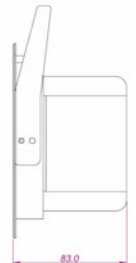

RECESSED DOWNLIGHTS (non-dimmable)

Dimensions

PGSCDL06HC

Light source 6x 1W CREE LED
 Beam angle 62.5°
 Materials Alluminium and Plastic
 Power drawn 7 W
 Light output 540lm (white) 414lm (warm white)
 Colour rendering (CRI) 75.8 (white) 82.7 (warm white)
 Colour temp White, Warm White

*** 5 -YEAR GUARANTEE ***

PGSCDL09HC

Light source 9x 1W CREE LED
 Beam angle 60°
 Materials Alluminium and Plastic
 Power drawn 10 W
 Light output 569lm (white) 443lm (warm white)
 Colour rendering (CRI) 75.8 (white) 82.7 (warm white)
 Colour temp White, Warm White

*** 5 -YEAR GUARANTEE ***

PGSCDL12HC

Light source 12x 1W CREE LED
 Beam angle 60°
 Materials Alluminium and Plastic
 Power drawn 12 W
 Light output 775lm (white) 670lm (warm white)
 Colour rendering (CRI) 75.8 (white) 82.7 (warm white)
 Colour temp White, Warm White

*** 5 -YEAR GUARANTEE ***

PGSCDL15HC

Light source 15x 1W CREE LED
 Beam angle 60°
 Materials Alluminium and Plastic
 Power drawn 15 W
 Light output 964lm (white) 803lm (warm white)
 Colour rendering (CRI) 75.8 (white) 82.7 (warm white)
 Colour temp White, Warm White