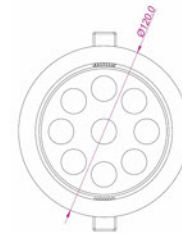

RECESSED DOWNLIGHTS (non-dimmable)

Dimensions

PGSCDL06HC

Light source 6x 1W CREE LED
 Beam angle 62.5°
 Materials Alluminium and Plastic
 Power drawn 7 W
 Light output 540lm (white) 414lm (warm white)
 Colour rendering (CRI) 75.8 (white) 82.7 (warm white)
 Colour temp White, Warm White

*** 5 -YEAR GUARANTEE ***

PGSCDL09HC

Light source 9x 1W CREE LED
 Beam angle 60°
 Materials Alluminium and Plastic
 Power drawn 10 W
 Light output 569lm (white) 443lm (warm white)
 Colour rendering (CRI) 75.8 (white) 82.7 (warm white)
 Colour temp White, Warm White

*** 5 -YEAR GUARANTEE ***

PGSCDL12HC

Light source 12x 1W CREE LED
 Beam angle 60°
 Materials Alluminium and Plastic
 Power drawn 12 W
 Light output 775lm (white) 670lm (warm white)
 Colour rendering (CRI) 75.8 (white) 82.7 (warm white)
 Colour temp White, Warm White

*** 5 -YEAR GUARANTEE ***

PGSCDL18HC

Light source 18x 1W CREE LED
 Beam angle 60°
 Materials Alluminium and Plastic
 Power drawn 18 W
 Light output 1073lm (white) 856lm (warm white)
 Colour rendering (CRI) 75.8 (white) 82.7 (warm white)
 Colour temp White, Warm White